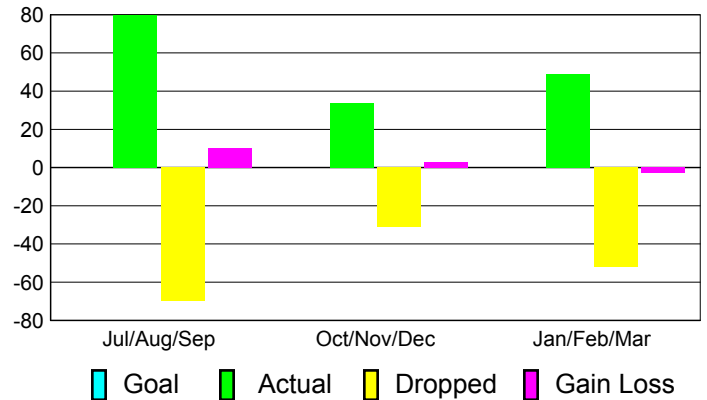

### YTD Status Quo Clubs 2010-2011

Status Quo Clubs Compared to Status Quo Members

## MEMBERSHIP

**Membership Results  
2010-2011**

**Membership  
2009-2010**

Month	Net Memb Goal	Actual New Memb	Actual Dropped Memb	Gain/Loss of Memb	Gain/Loss of Memb
Jul/Aug/Sep	0	80	-70	10	-16
Oct/Nov/Dec	0	34	-31	3	0
Jan/Feb/Mar	0	49	-52	-3	-25
<b>Totals</b>	<b>0</b>	<b>163</b>	<b>-153</b>	<b>10</b>	<b>-41</b>

### Membership Results 2010-2011

Goal, New, Dropped, Gain/Loss

### Comparison of Membership Gain/Loss

Current Year Compared to the Previous Year